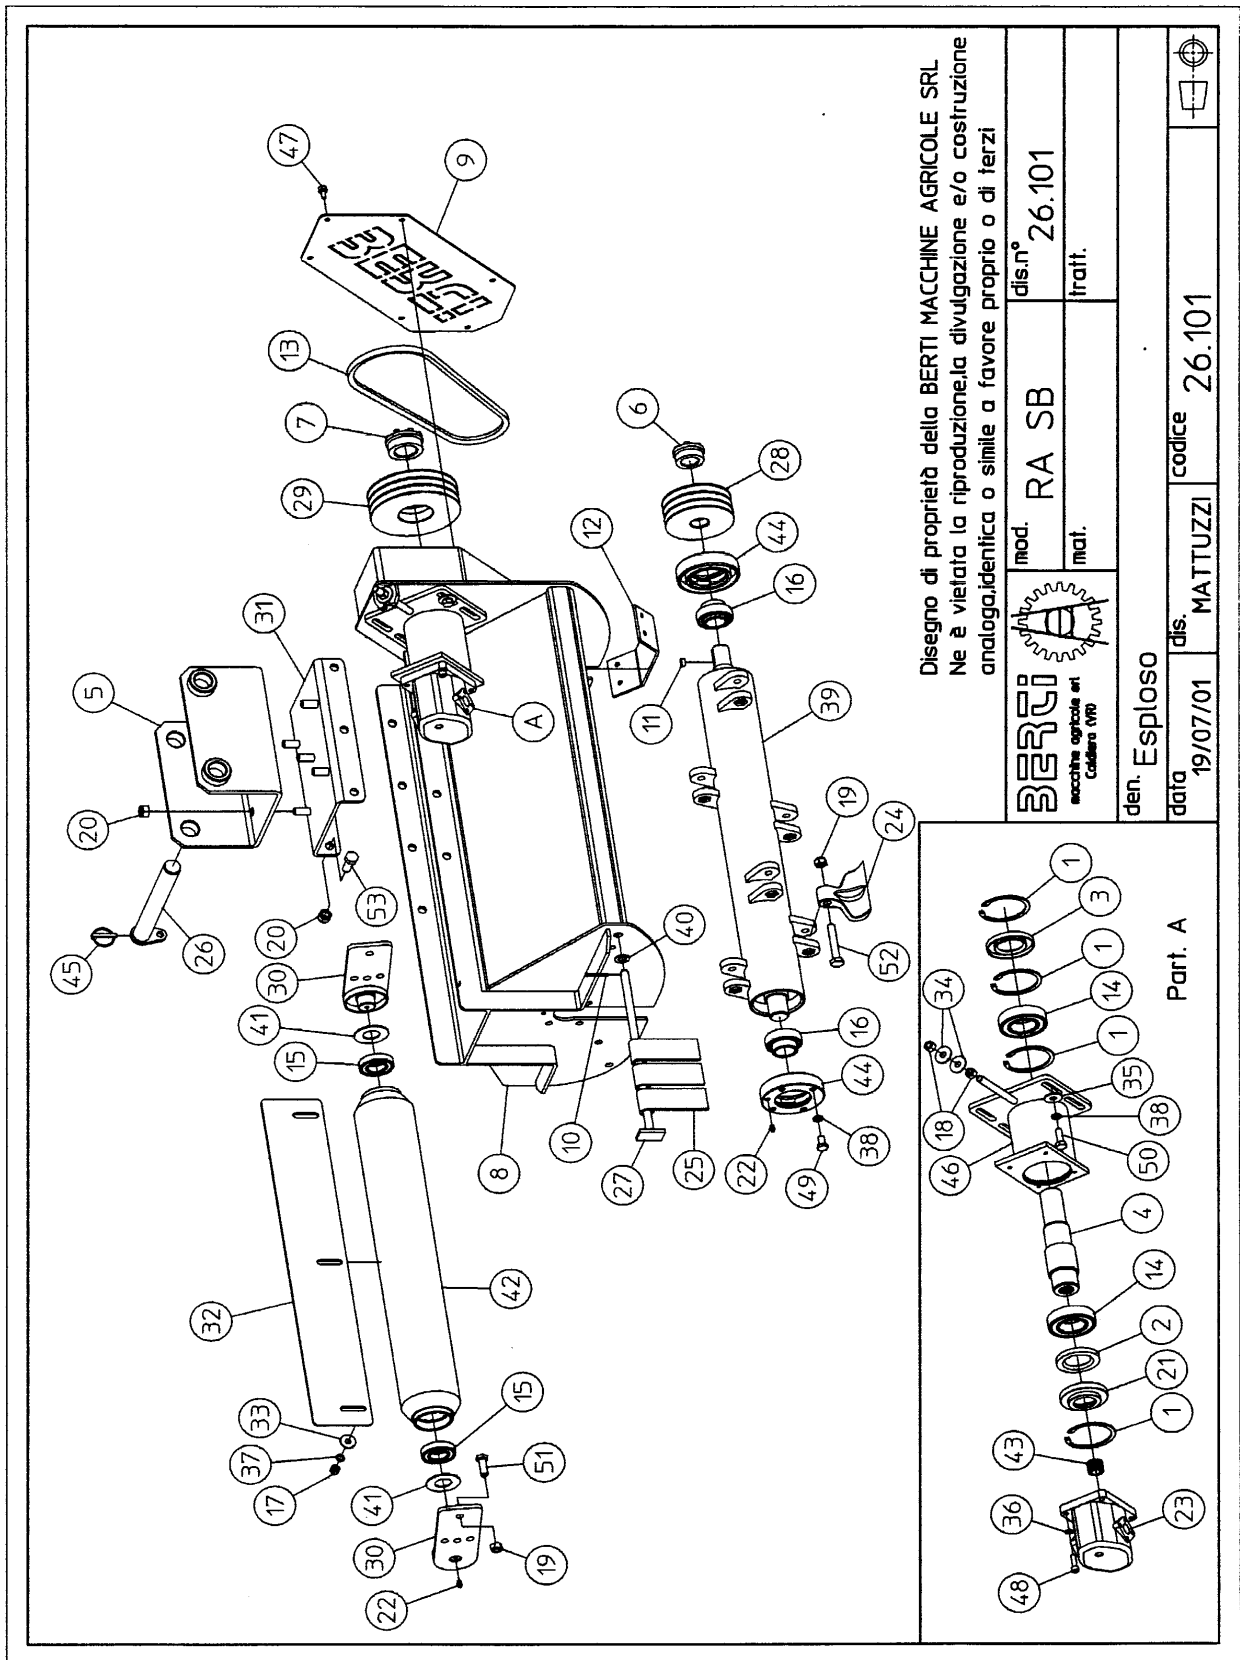

Part. A

Mod. RA/SB